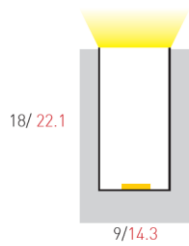

## Cobra

Red: extrusion Black: snake light

CODE	WATTS	CCT	CRI	IP RATING	LUMENS	MATERIALS	DIMMABLE	CONTROL GEAR	VOLTS
LCOBRA	5W	3000K	>80	IP68	200lms/m	Silicone	Non	Remote LED Driver	24V