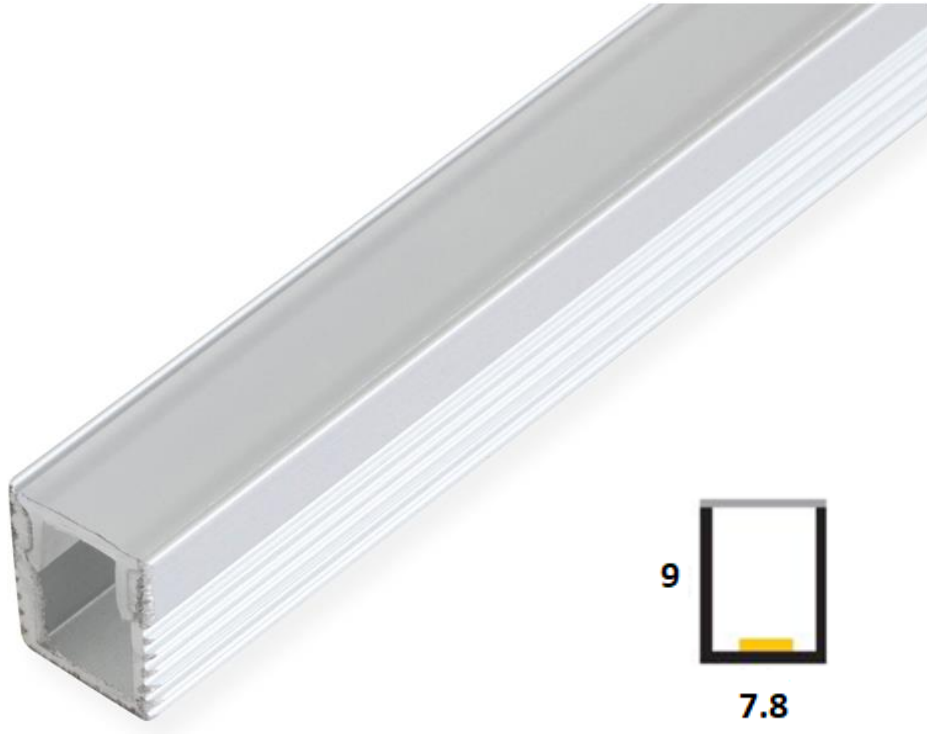

LED Micro 8x9

CODE	WATTS	CCT	CRI	OPERATIONAL VOLTAGE	FINISH	LUMENS	DIMMABLE	BEAM ANGLE
PROMICRO8X9	9.6W 14.4W	2400- 6500K	>90	12V	Standard Silver	720 1100	TRIAC DALI 0-10V	90°