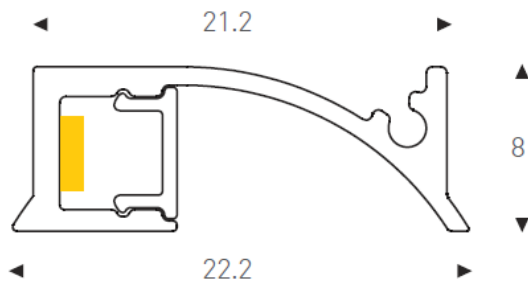

LED PROFILE MINI COVER

CODE	WATTS	CCT	CRI	OPERATIONAL VOLTAGE	FINISH	LUMENS	DIMMABLE	BEAM ANGLE
PROMINICOVER	14.4W/M	2700K 3000K 4000K 6500K	>90	12V	Standard Silver	1100/M	TRIAC/DALI/0-10v	90°