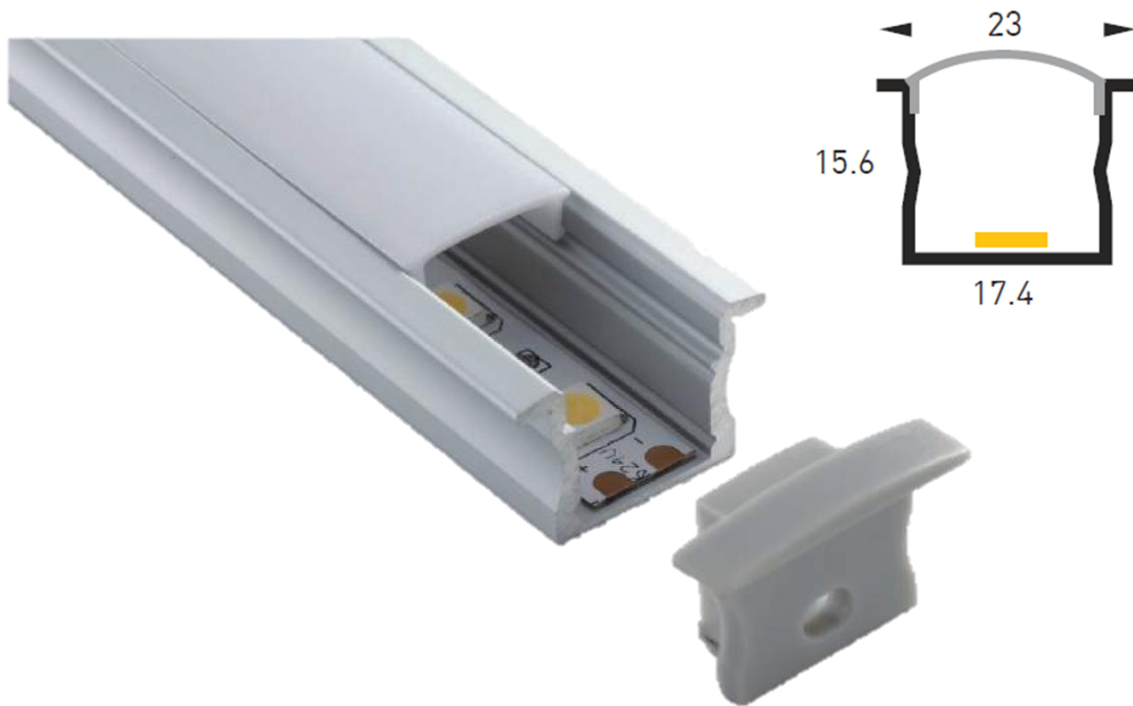

## LED POWERLINE 20 14.4W

CODE	WATTS	CCT	CRI	OPERATIONAL VOLTAGE	FINISH	LUMENS	DIMMABLE	BEAM ANGLE
PROPOW20	14.4W/M	2400K-6000K	>90	12V	Standard Silver	1000lms/m	TRIAC/DALI/0-10v	100°