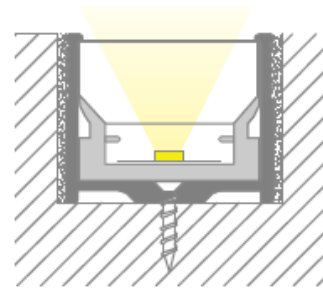

LED RIGID INGROUND LIGHT 10W

CODE	WATTS	CCT	IP	CRI	VOLTS	FINISH	LUMENS	DIMENSIONS	DIMMABLE	BEAM ANGLE
IGLLR10W	10W/M	2400K-6500K	67	>90	24V	Standard Silver	800lms/m	20.2 x 16.2mm	TRIAC DALI 0-10v	120°