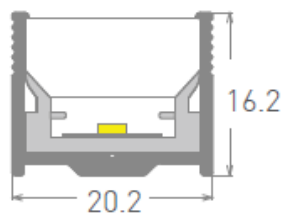

LED RIGID INGROUND LIGHT 10W

CODE	WATTS	CCT	IP	CRI	VOLTS	FINISH	LUMENS	DIMENSIONS	DIMMABLE	BEAM ANGLE
IGLLR10W	10W/M	2400K-6500K	67	>90	24V	Standard Silver	800lms/m	20.2 x 16.2mm	TRIAC DALI 0-10v	120°