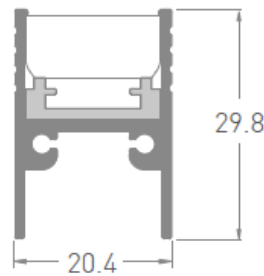

## LED RIGID INGROUND LIGHT 10W DEEP

CODE	WATTS	CCT	IP	CRI	VOLTS	FINISH	LUMENS	DIMENSIONS	DIMMABLE	BEAM ANGLE
IGLLR10WD	10W/M	2400K-6500K	67	>90	24V	Standard Silver	800/M	20.4 x 29.8mm	TRIAC DALI 0-10v	120°