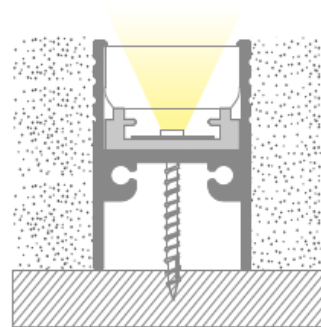

## LED RIGID INGROUND LIGHT 10W DEEP

CODE	WATTS	CCT	IP	CRI	VOLTS	FINISH	LUMENS	DIMENSIONS	DIMMABLE	BEAM ANGLE
IGLLR10WD	10W/M	2400K-6500K	67	>90	24V	Standard Silver	800/M	20.4 x 29.8mm	TRIAC DALI 0-10v	120°