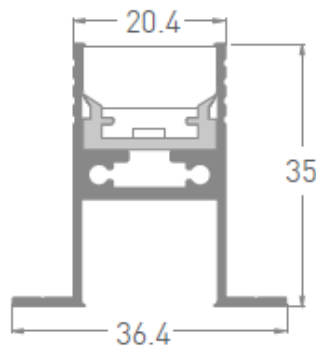

LED RIGID INGROUND LIGHT 10W WINGED

CODE	WATTS	CCT	IP	CRI	VOLTS	FINISH	LUMENS	DIMENSIONS	DIMMABLE	BEAM ANGLE
IGLLR10WW	10W/M	2400K-6500K	67	>90	24V	Standard Silver	800/M	20.4 x 35mm	TRIAC DALI 0-10v	120°