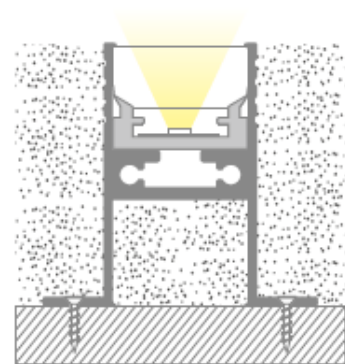

LED RIGID INGROUND LIGHT 10W WINGED

CODE	WATTS	CCT	IP	CRI	VOLTS	FINISH	LUMENS	DIMENSIONS	DIMMABLE	BEAM ANGLE
IGLLR10WW	10W/M	2400K-6500K	67	>90	24V	Standard Silver	800/M	20.4 x 35mm	TRIAC DALI 0-10v	120°