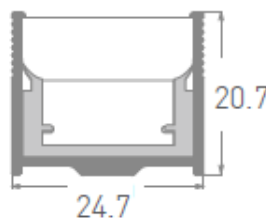

## LED RIGID INGROUND LIGHT 15W

CODE	WATTS	CCT	IP	CRI	VOLTS	FINISH	LUMENS	DIMENSIONS	DIMMABLE	BEAM ANGLE
IGLLR15W	15W/M	2400K-6500K	67	>90	24V	Standard Silver	1200lms/m	24.7 x 20.7mm	TRIAC DALI 0-10v	120°