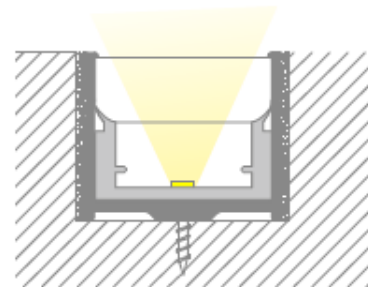

## LED RIGID INGROUND LIGHT 15W

CODE	WATTS	CCT	IP	CRI	VOLTS	FINISH	LUMENS	DIMENSIONS	DIMMABLE	BEAM ANGLE
IGLLR15W	15W/M	2400K-6500K	67	>90	24V	Standard Silver	1200lms/m	24.7 x 20.7mm	TRIAC DALI 0-10v	120°