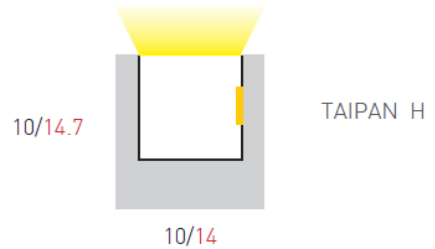

TAIPAN

Red: extrusion Black: snake light

CODE	WATTS	CCT	CRI	IP RATING	LUMENS	MATERIALS	BEAM ANGLE	CONTROL GEAR	VOLTS
LTAIPAN	5W	2500-5000K	>80	IP40/65	140-180lms/m	Silicone	150°	Remote LED Driver	24V