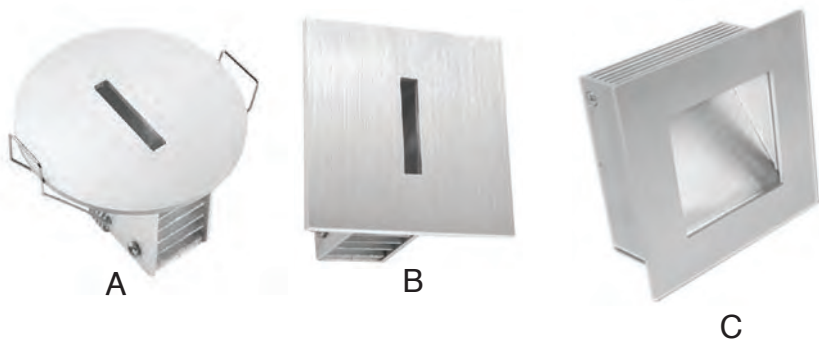

LED Recessed Wall lights

Indoor Recessed mounted LED Wall lights

TECLED is proud to offer an exciting range of indoor, recessed mounted lighting units combining the efficiency and luminosity of LED technology in a modern, minimalist design. All light fittings are self-contained with LED lamps and housed in an attractive finished aluminium casing. Powder coating in a range of colours available on request (POA) as are 700mA drivers.

www.tec-ledlighting.com.au

REFERENCE	CODE	DESCRIPTION	FRONT not shown to scale	SIDE not shown to scale
A	LWL3005CW/WW	Light Source: 3 watt CREE LED ; Colour Temp: 6000-6500k or 2800-3500K; Input: 700mA Protection Rating: IP20; Life Span: Approx. 50 000 hours	 70mm	 36mm
B	LWL3006CW/WW	Light Source: 3 watt CREE LED ; Colour Temp: 6000-6500k or 2800-3500K; Input: 700mA Protection Rating: IP20; Life Span: Approx. 50 000 hours	 70mm	 36mm
C	LWL3012CW/WW	Light Source: 3 watt CREE LED ; Colour Temp: 6000-6500k or 2800-3500K; Input: 700mA Protection Rating: IP20; Life Span: Approx. 50 000 hours	 90mm	 36mm
D	LWL3010CW/WW	Light Source: 3 watt CREE LED ; Colour Temp: 6000-6500k or 2800-3500K; Input: 700mA Protection Rating: IP20; Life Span: Approx. 50 000 hours	 189mm 56mm	 36mm
E	LWL3008CW/WW	Light Source: 3 watt CREE LED ; Colour Temp: 6000-6500k or 2800-3500K; Input: 700mA Protection Rating: IP20; Life Span: Approx. 50 000 hours	 189mm 39mm	 36mm
F	LWL3009CW/WW	Light Source: 3 watt CREE LED ; Colour Temp: 6000-6500k or 2800-3500K; Input: 700mA Protection Rating: IP20; Life Span: Approx. 50 000 hours	 189mm 56mm	 36mm