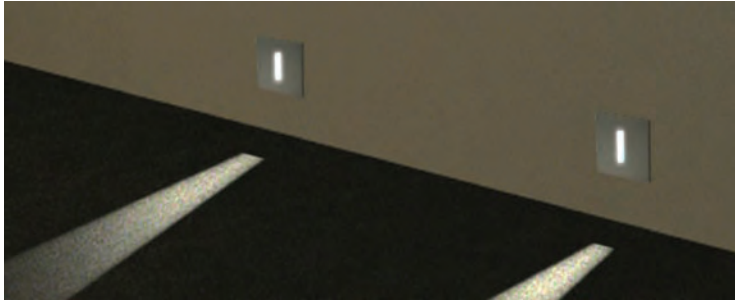

LED Recessed Wall lights

Indoor Recessed mounted LED Wall lights

TECLED is proud to offer an exciting range of indoor, recessed mounted lighting units combining the efficiency and luminosity of LED technology in a modern, minimalist design. All light fittings are self-contained with LED lamps and housed in an attractive finished aluminium casing. Powder coating in a range of colours available on request (POA) as are 700mA drivers.

www.tec-ledlighting.com.au

REFERENCE	CODE	DESCRIPTION	FRONT not shown to scale	SIDE not shown to scale
A	LWL3005CW/WW	Light Source: 3 watt CREE LED ; Colour Temp: 6000-6500k or 2800-3500K; Input: 700mA Protection Rating: IP20; Life Span: Approx. 50 000 hours	 70mm	 36mm
B	LWL3006CW/WW	Light Source: 3 watt CREE LED ; Colour Temp: 6000-6500k or 2800-3500K; Input: 700mA Protection Rating: IP20; Life Span: Approx. 50 000 hours	 70mm	 36mm
C	LWL3012CW/WW	Light Source: 3 watt CREE LED ; Colour Temp: 6000-6500k or 2800-3500K; Input: 700mA Protection Rating: IP20; Life Span: Approx. 50 000 hours	 90mm	 36mm
D	LWL3010CW/WW	Light Source: 3 watt CREE LED ; Colour Temp: 6000-6500k or 2800-3500K; Input: 700mA Protection Rating: IP20; Life Span: Approx. 50 000 hours	 189mm 56mm	 36mm
E	LWL3008CW/WW	Light Source: 3 watt CREE LED ; Colour Temp: 6000-6500k or 2800-3500K; Input: 700mA Protection Rating: IP20; Life Span: Approx. 50 000 hours	 189mm 39mm	 36mm
F	LWL3009CW/WW	Light Source: 3 watt CREE LED ; Colour Temp: 6000-6500k or 2800-3500K; Input: 700mA Protection Rating: IP20; Life Span: Approx. 50 000 hours	 189mm 56mm	 36mm