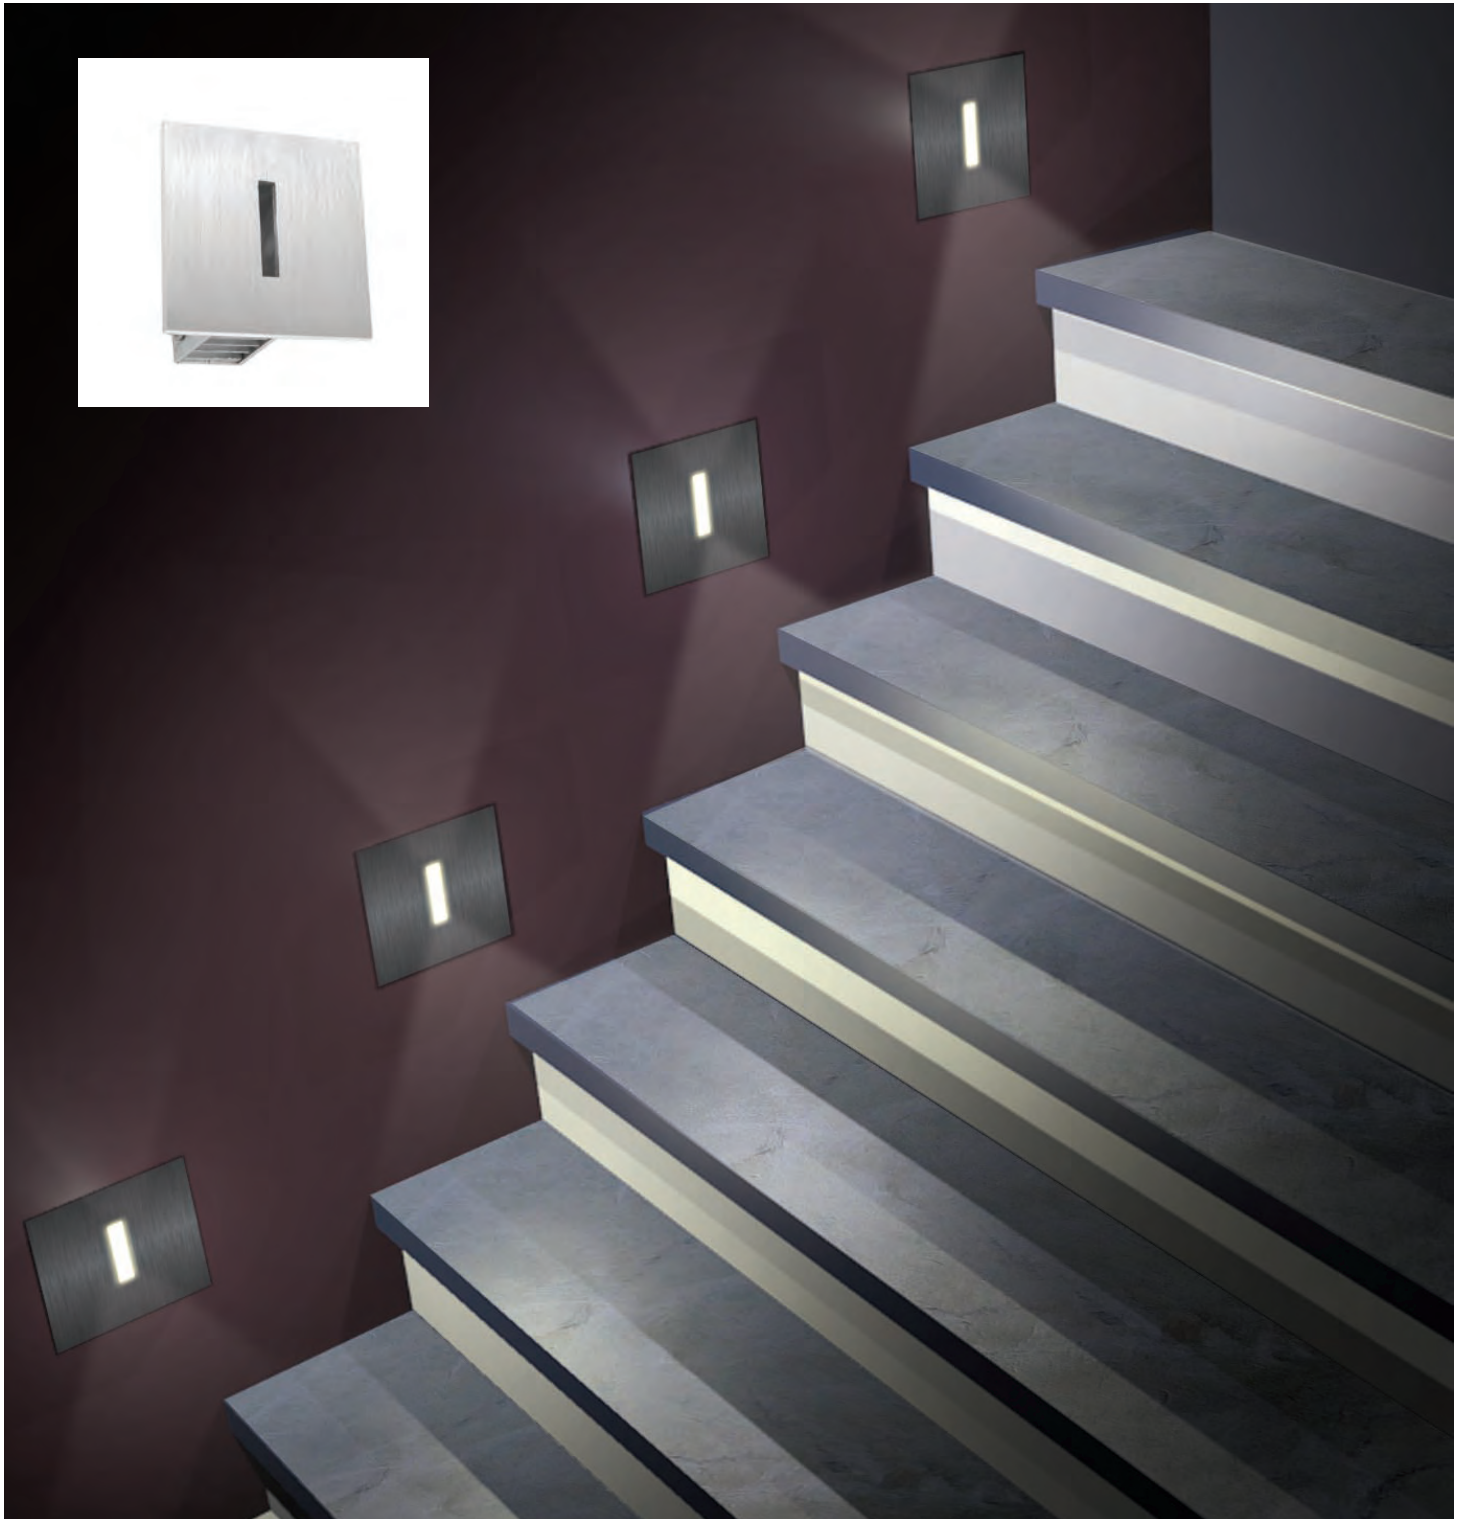

LED Recessed Wall lights

Indoor Recessed mounted LED Wall lights

TECLED is proud to offer an exciting range of indoor, recessed mounted lighting units combining the efficiency and luminosity of LED technology in a modern, minimalist design. All light fittings are self-contained with LED lamps and housed in an attractive finished aluminium casing. Powder coating in a range of colours available on request (POA) as are 700mA drivers.

www.tec-ledlighting.com.au

REFERENCE	CODE	DESCRIPTION	FRONT not shown to scale	SIDE not shown to scale
A	LWL3005CW/WW	Light Source: 3 watt CREE LED ; Colour Temp: 6000-6500k or 2800-3500K; Input: 700mA Protection Rating: IP20; Life Span: Approx. 50 000 hours	 70mm	 36mm
B	LWL3006CW/WW	Light Source: 3 watt CREE LED ; Colour Temp: 6000-6500k or 2800-3500K; Input: 700mA Protection Rating: IP20; Life Span: Approx. 50 000 hours	 70mm	 36mm
C	LWL3012CW/WW	Light Source: 3 watt CREE LED ; Colour Temp: 6000-6500k or 2800-3500K; Input: 700mA Protection Rating: IP20; Life Span: Approx. 50 000 hours	 90mm	 36mm
D	LWL3010CW/WW	Light Source: 3 watt CREE LED ; Colour Temp: 6000-6500k or 2800-3500K; Input: 700mA Protection Rating: IP20; Life Span: Approx. 50 000 hours	 189mm 56mm	 36mm
E	LWL3008CW/WW	Light Source: 3 watt CREE LED ; Colour Temp: 6000-6500k or 2800-3500K; Input: 700mA Protection Rating: IP20; Life Span: Approx. 50 000 hours	 189mm 39mm	 36mm
F	LWL3009CW/WW	Light Source: 3 watt CREE LED ; Colour Temp: 6000-6500k or 2800-3500K; Input: 700mA Protection Rating: IP20; Life Span: Approx. 50 000 hours	 189mm 56mm	 36mm