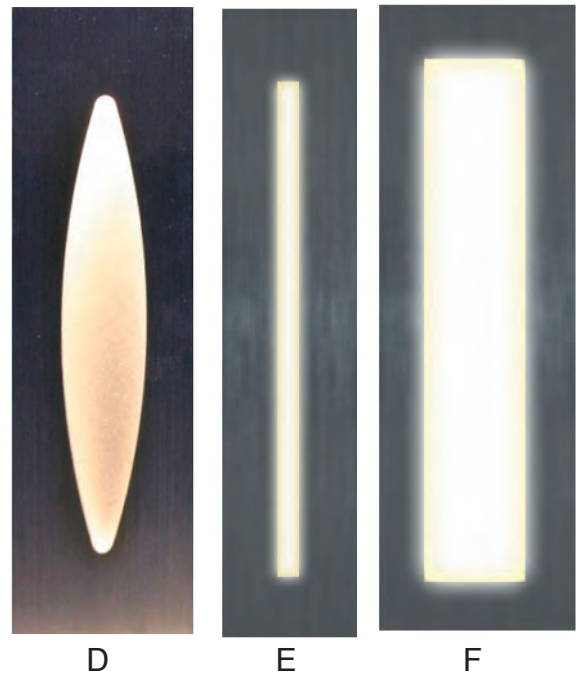

LED Recessed Wall lights

Indoor Recessed mounted LED Wall lights

TECLED is proud to offer an exciting range of indoor, recessed mounted lighting units combining the efficiency and luminosity of LED technology in a modern, minimalist design. All light fittings are self-contained with LED lamps and housed in an attractive finished aluminium casing. Powder coating in a range of colours available on request (POA) as are 700mA drivers.

www.tec-ledlighting.com.au

REFERENCE	CODE	DESCRIPTION	FRONT not shown to scale	SIDE not shown to scale
A	LWL3005CW/WW	Light Source: 3 watt CREE LED ; Colour Temp: 6000-6500k or 2800-3500K; Input: 700mA Protection Rating: IP20; Life Span: Approx. 50 000 hours	 70mm	 36mm
B	LWL3006CW/WW	Light Source: 3 watt CREE LED ; Colour Temp: 6000-6500k or 2800-3500K; Input: 700mA Protection Rating: IP20; Life Span: Approx. 50 000 hours	 70mm	 36mm
C	LWL3012CW/WW	Light Source: 3 watt CREE LED ; Colour Temp: 6000-6500k or 2800-3500K; Input: 700mA Protection Rating: IP20; Life Span: Approx. 50 000 hours	 90mm	 36mm
D	LWL3010CW/WW	Light Source: 3 watt CREE LED ; Colour Temp: 6000-6500k or 2800-3500K; Input: 700mA Protection Rating: IP20; Life Span: Approx. 50 000 hours	 189mm 56mm	 36mm
E	LWL3008CW/WW	Light Source: 3 watt CREE LED ; Colour Temp: 6000-6500k or 2800-3500K; Input: 700mA Protection Rating: IP20; Life Span: Approx. 50 000 hours	 189mm 39mm	 36mm
F	LWL3009CW/WW	Light Source: 3 watt CREE LED ; Colour Temp: 6000-6500k or 2800-3500K; Input: 700mA Protection Rating: IP20; Life Span: Approx. 50 000 hours	 189mm 56mm	 36mm