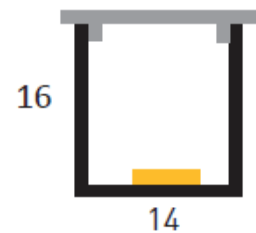

TEC=LED

LED LUX XO Mounted/ Recessed

CODE	WATTS	CCT	CRI	OPERATIONAL VOLTAGE	FINISH	LUMENS	DIMMABLE	BEAM ANGLE
LUX XO	14.4W	2400K-6000K	>95	12V	Standard Silver	1080lms	TRIAC/DALI /0-10v	90°

TEC=LED

TecLed Pty Ltd
Unit 4, 61-71 Beauchamp Rd
Matraville 2036, NSW
Telephone: (02) 9317 4177
Email: sales@teclcd.com.au