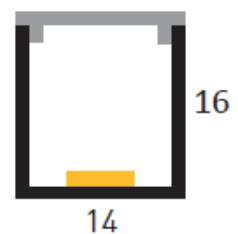

TEC=LED

LED LUX XO Mounted/ Recessed

CODE	WATTS	CCT	CRI	OPERATIONAL VOLTAGE	FINISH	LUMENS	DIMMABLE	BEAM ANGLE
LUX XO	14.4W	2400K-6000K	>95	12V	Standard Silver	1080lms	TRIAC/DALI /0-10v	90°

TEC=LED

TecLed Pty Ltd
Unit 4, 61-71 Beauchamp Rd
Matraville 2036, NSW
Telephone: (02) 9317 4177
Email: sales@teclcd.com.au