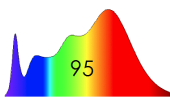

Life Span

CRI

Light Means

Manufactured

Warrenty

IP Rating

Colour Temperature

SPECIFICATIONS - NICHIA RANGE

| Chipset | Colour Temperature | Pitch (LED's perm.) | Watts per m. | Lumens per m. | CRI | Voltage |
|---------|-------------------------------|---------------------|--------------|---------------|-----|---------|
| 3030 | 2700K/3000K/4000K/5000K/6500K | 80 | 18W | 2560 | >95 | 24 |
| 3030 | 2700K/3000K/4000K/5000K/6500K | 128 | 26W | 3650 | >95 | 24 |
| 3030 | 2700K/3000K/4000K/5000K/6500K | 160 | 32W | 4550 | >95 | 24 |