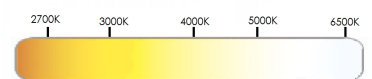

Life Span

CRI

Light Means

Manufactured

Warrenty

IP Rating

Colour Temperature

SPECIFICATIONS - NICHIA RANGE

| Chipset | Colour Temperature | Pitch (LED's perm.) | Watts per m. | Lumens per m. | CRI | Voltage |
|---------|-------------------------------|---------------------|--------------|---------------|-----|---------|
| 3030 | 2700K/3000K/4000K/5000K/6500K | 80 | 18W | 2560 | >95 | 24 |
| 3030 | 2700K/3000K/4000K/5000K/6500K | 128 | 26W | 3650 | >95 | 24 |
| 3030 | 2700K/3000K/4000K/5000K/6500K | 160 | 32W | 4550 | >95 | 24 |