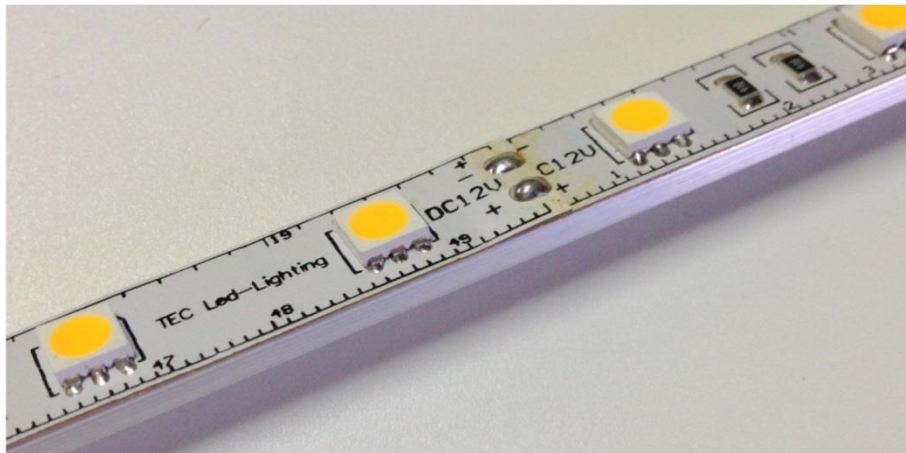

# TEC=LED

## Strip LED 14.4W Blue Chip

DIMENSIONS – L- 10mmW- 6mmH

Waterproofing Optional =IP 65

CHIP TYPE	WATTS	COLOUR	IP RATING	LEDS PER METER	LUMENS	DIMMABLE	DIMENSIONS	OPERATIONAL VOLTAGE
5050	14.4W	Blue Chip	20	60	1000/M	Optional	6 mm High x 10mm Wide	12 VDC