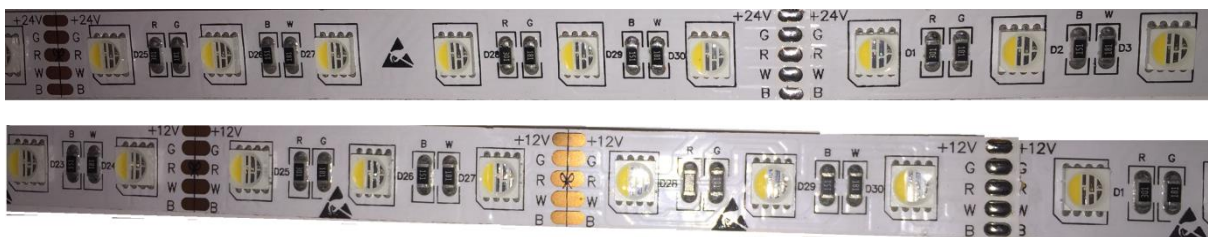

TEC=LED

Strip LED 19.2W RGBW

Waterproofing Optional =IP 65

CHIP TYPE	WATTS	CCT	CRI	OPERATIONAL VOLTAGE	IP RATING	DRIVER	LUMENS	DIMMABLE	DIMENSIONS
5050	19.2W	2200-6500k	>90	12/24 VDC	20	Yes Inc	1700/M	Optional	6 mm High x 11.5mm Wide