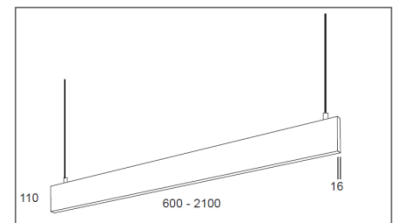

TEC=LED

Tassie Suspended

CODE	WATTS	CCT	CRI	OPERATIONAL VOLTAGE	FINISH	LUMENS	DIMMABLE	BEAM ANGLE
TLTASSIE9.6W	9.6W	2200K-6000K	>90	12V	Natural Flat Stained Flat/ Round Natural	720 per Meter	TRIAC/ DALI/ 0-10V	90°