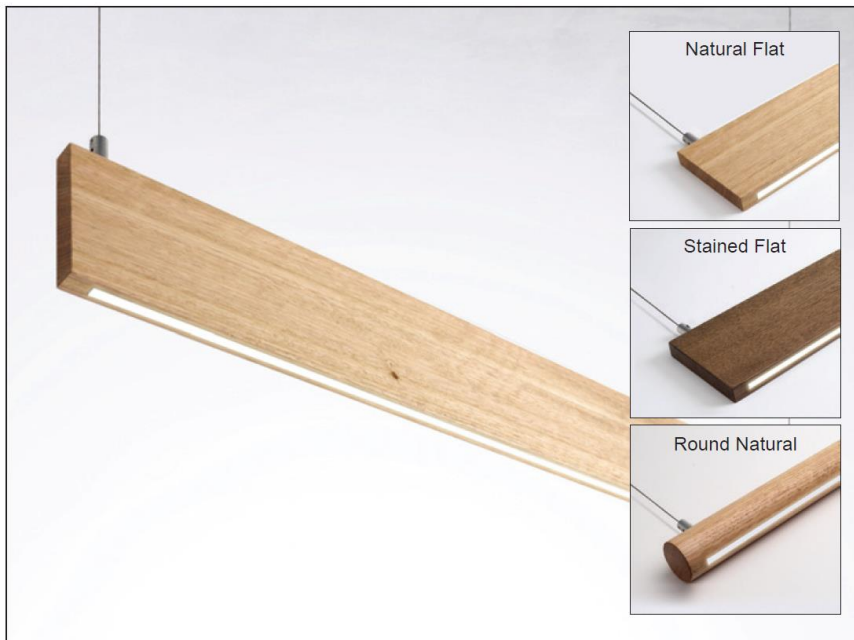

TEC=LED

Tassie Suspended

CODE	WATTS	CCT	CRI	OPERATIONAL VOLTAGE	FINISH	LUMENS	DIMMABLE	BEAM ANGLE
TLTASSIE9.6W	9.6W	2200K-6000K	>90	12V	Natural Flat Stained Flat/ Round Natural	720 per Meter	TRIAC/ DALI/ 0-10V	90°